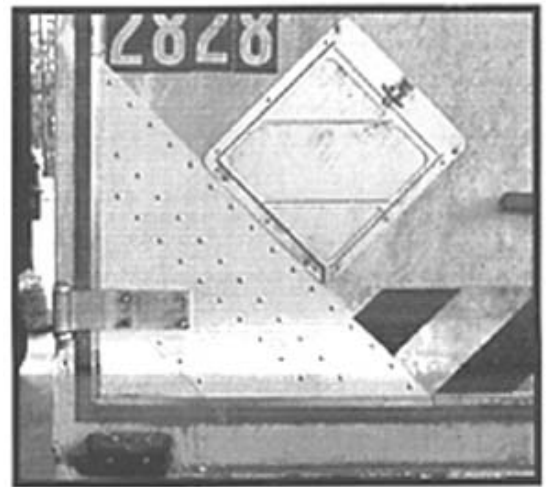

NEW LIFE
TRANSPORT PARTS CENTER

NEW @ NEW LIFE:

CORNER REPAIR KIT

Corner Repair
For 3/4" thick
ply-metal doors.
3/4"x18"x18"

Part No.
1013875

Replacement Corners:

- Greatly reduces trailer down-time.
- Less costly than complete door replacement.
- Helps keep cargo dry and reduces claims.
- High density foam is impervious to moisture.
- Tested and proven.